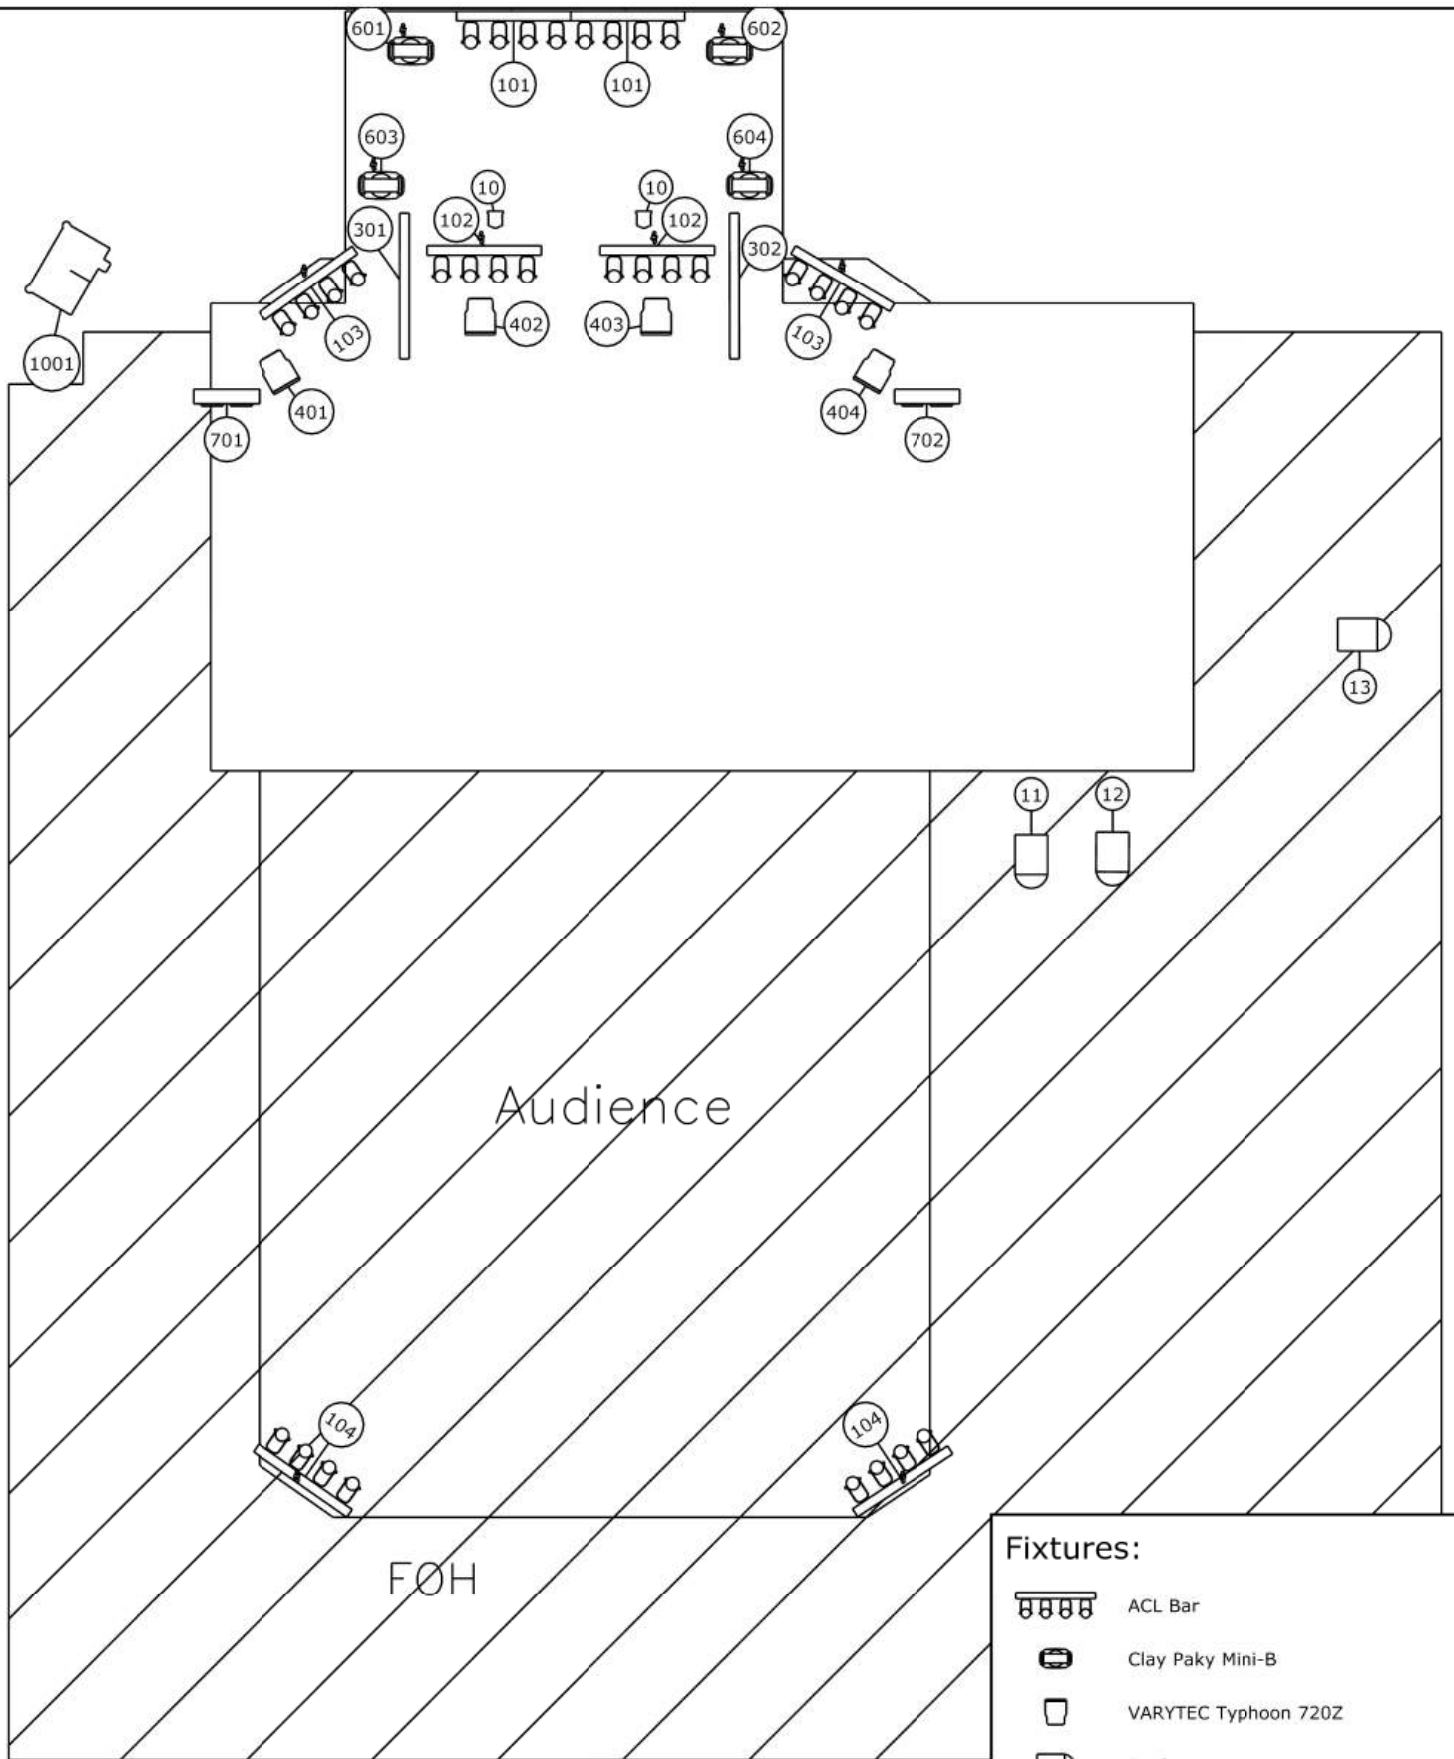

Fixtures:

- ACL Bar
- Clay Paky Mini-B
- VARYTEC Typhoon 720Z
- Par64
- MiniPAR
- OXO Sunstrips
- Luxibel B Blinded
- MDG ATme

Projekt Name	Ground Floor - Lights
Standort	Mühle Hunziken
Autor	3113 Rubigen - Januar2026