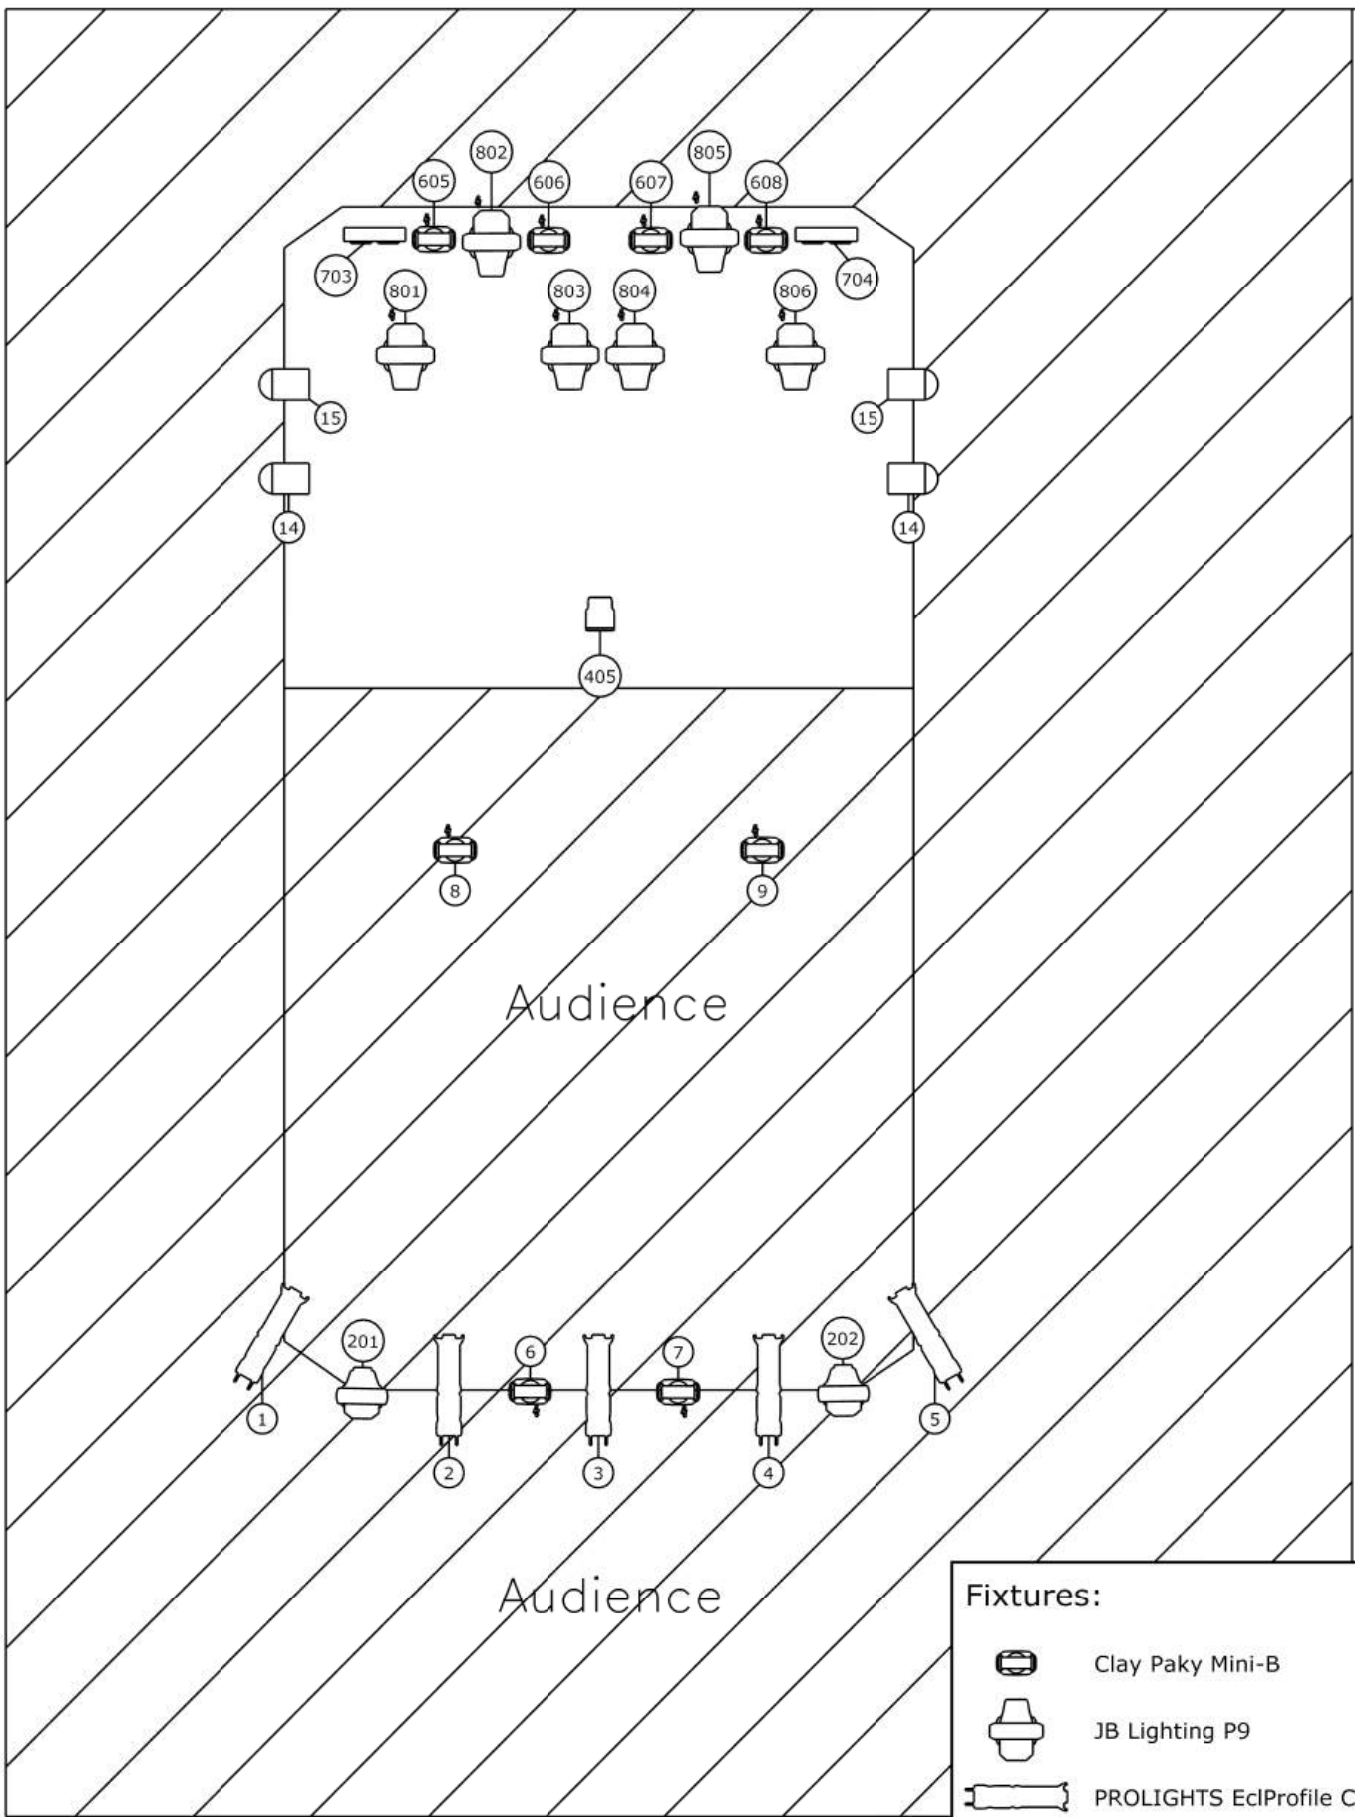

- 2x CAT6 Stage Left - FOH

	NODE:	sACN		192.168.0.131	Subnetz:	255.255.255.0
	LOCAL DESK:	sACN		192.168.0.21	Subnetz:	255.255.255.0
	GUEST:	sACN		192.168.0.51	Subnetz	255.255.255.0
	PATCH UPDATE:			28.1.2026		

Contact for Lights Questions:

lights@muehlehunziken.ch

Fixtures:

-  ACL Bar
-  Clay Paky Mini-B
-  VARYTEC Typhoon 720Z
-  Par64
-  MiniPAR
-  OXO Sunstrips
-  Luxibel B Blinded
-  MDG ATme

Projekt Name	Ground Floor - Lights
Standort	Mühle Hunziken
Autor	3113 Rubigen - Januar2026