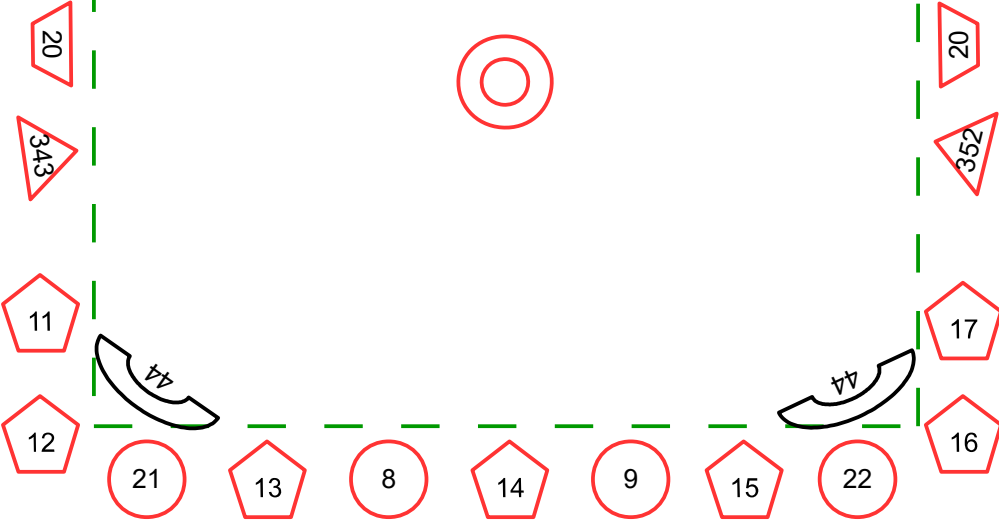

Mühle Hunziken Light Plot

fixtures signed with DMX-adresses, all in one universe

FOH Lights - Video - Sound
Chamsys MagicQ40 + Wing

2x DMX IN
2x CAT IN

stage
gallery edge

downstairs
upstairs

-  ACL(x4)
-  ETC PAR
-  Sunstrip
-  Col Beam
-  Wild Sun
-  Era 300
-  RGB-Curtain
-  PinSpot
-  Disco-Ball
-  Profil
-  PAR64
-  Mini PAR