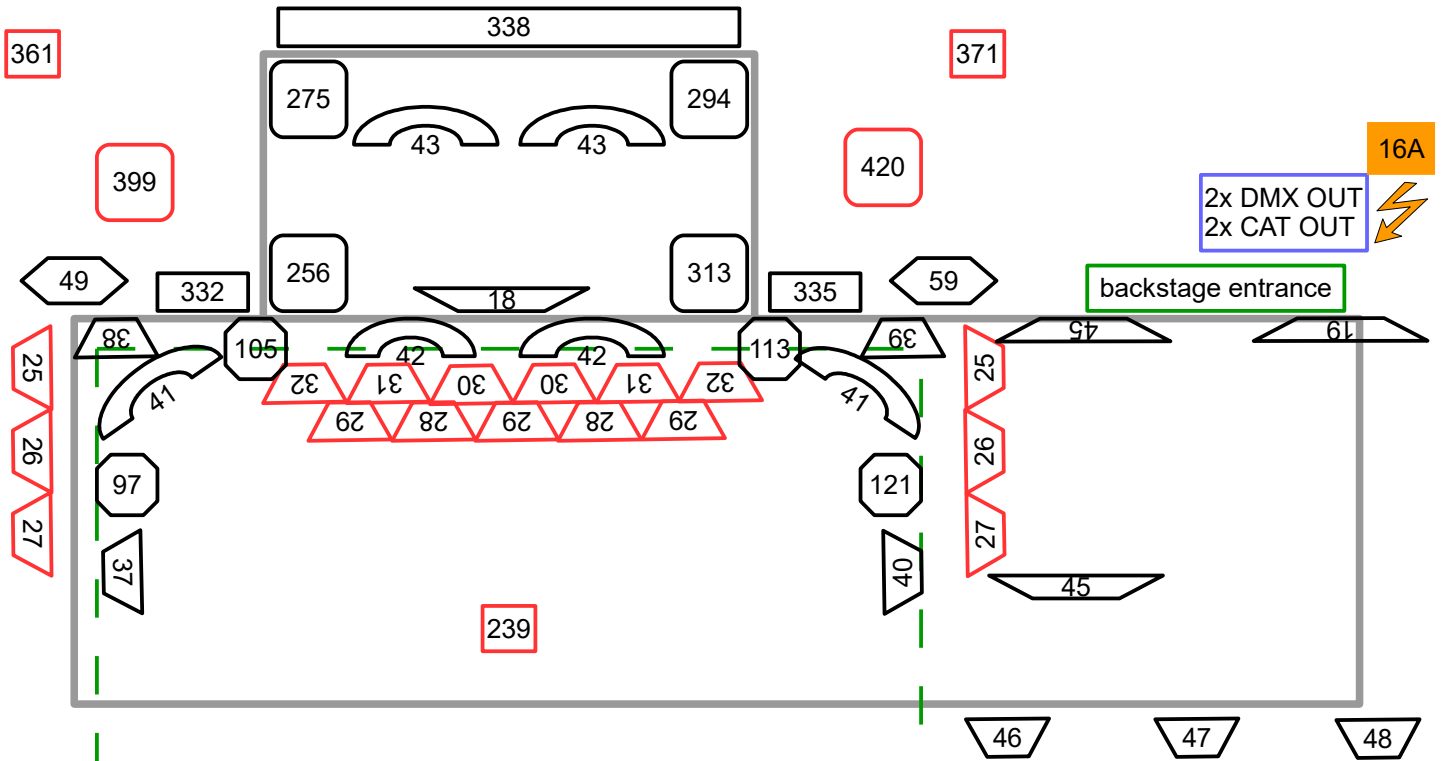

Mühle Hunziken Light Plot

fixtures signed with DMX-adresses, all in one universe

FOH Lights - Video - Sound
Chamsys MagicQ40 + Wing

2x DMX IN
2x CAT IN

stage
gallery edge

downstairs
upstairs

-  ACL(x4)
-  ETC PAR
-  Sunstrip
-  Col Beam
-  Wild Sun
-  Era 300
-  RGB-Curtain
-  PinSpot
-  Disco-Ball
-  Profil
-  PAR64
-  Mini PAR