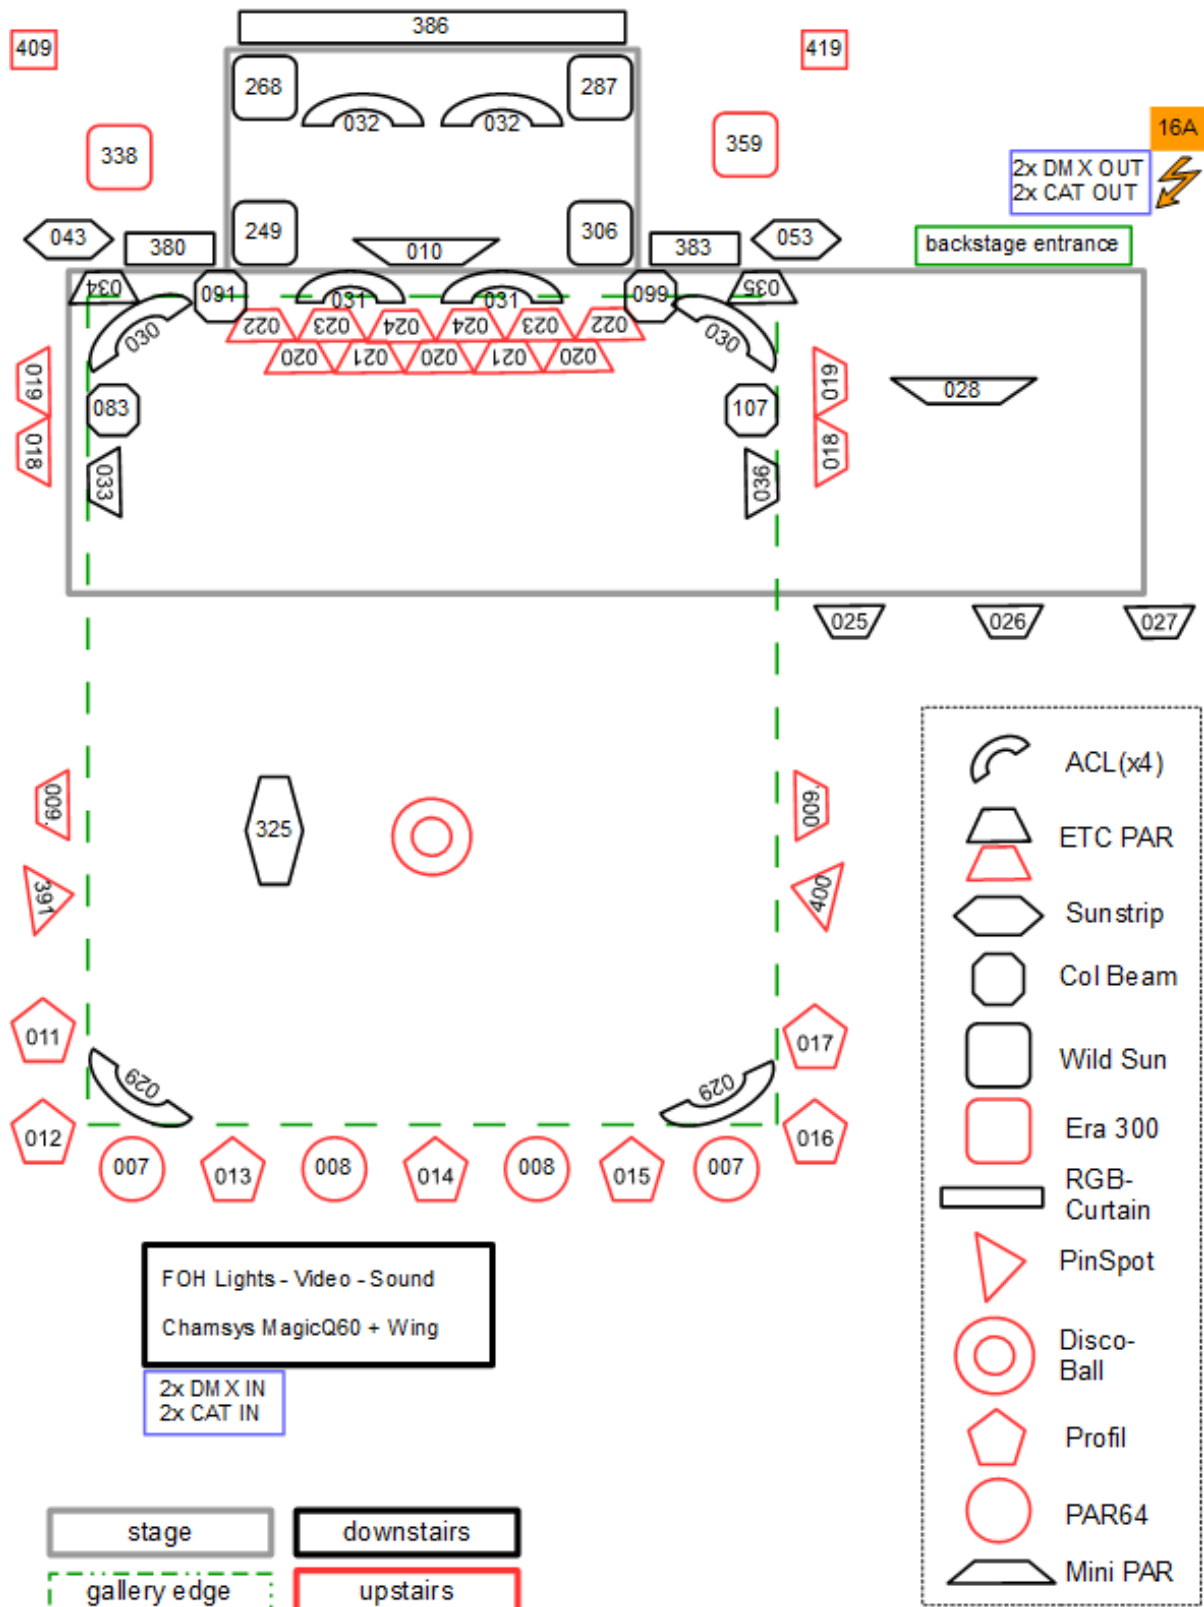

Mühle Hunziken Light Plot

fixtures signed with DMX-adresses

Fixture Channel Array

1	Dimmer	OXO Sunstrip - 10Ch Mode 	6	Dimmer
2	Dimmer		7	Dimmer
3	Dimmer		8	Dimmer
4	Dimmer		9	Dimmer
5	Dimmer		10	Dimmer

1	Red	OXO Colorbeam 14 FCW - Mode 4 	5	Color Macro
2	Green		6	Shutter
3	Blue		7	Macro Speed
4	White		8	Dimmer

1	Dimmer	VARYTEC TyphoonTrue Kid 720Z - 17Ch Mode 	10	White fine
2	-Spare-		11	Dim Speed
3	Red		12	Strobe
4	Red fine		13	Zoom
5	Green		14	Zoom Speed
6	Green fine		15	Macro
7	Blue		16	Macro Speed
8	Blue fine		17	Control
9	White